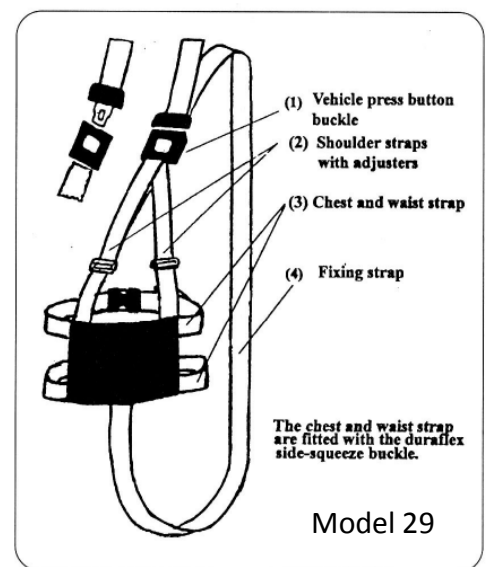

Model 13 & 29 VERTICAL STABILISER STRAP

For extra stability - If required

Optional Extra

This is an optional extra for model no.'s 13 & 29

Cat. Ref: 13/29STAB

This simple vertical stabiliser strap can be fitted to the seat back to offer extra stability - by restricting excess movement.

As the buckles are positioned at the rear, it can be left in position on the seat without having to remove it each journey.

This stabiliser strap can be used in conjunction with Model 13 & Model 29 Harnesses.