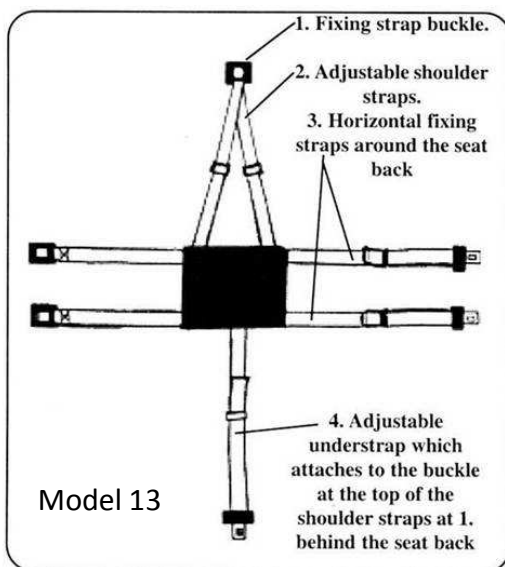

Model 13 & 29 VERTICAL STABILISER STRAP

For extra stability - If required

Optional Extra

This is an optional extra for model no.'s 13 & 29

Cat. Ref: 13/29STAB

This simple vertical stabiliser strap can be fitted to the seat back to offer extra stability - by restricting excess movement.

As the buckles are positioned at the rear, it can be left in position on the seat without having to remove it each journey.

This stabiliser strap can be used in conjunction with Model 13 & Model 29 Harnesses.