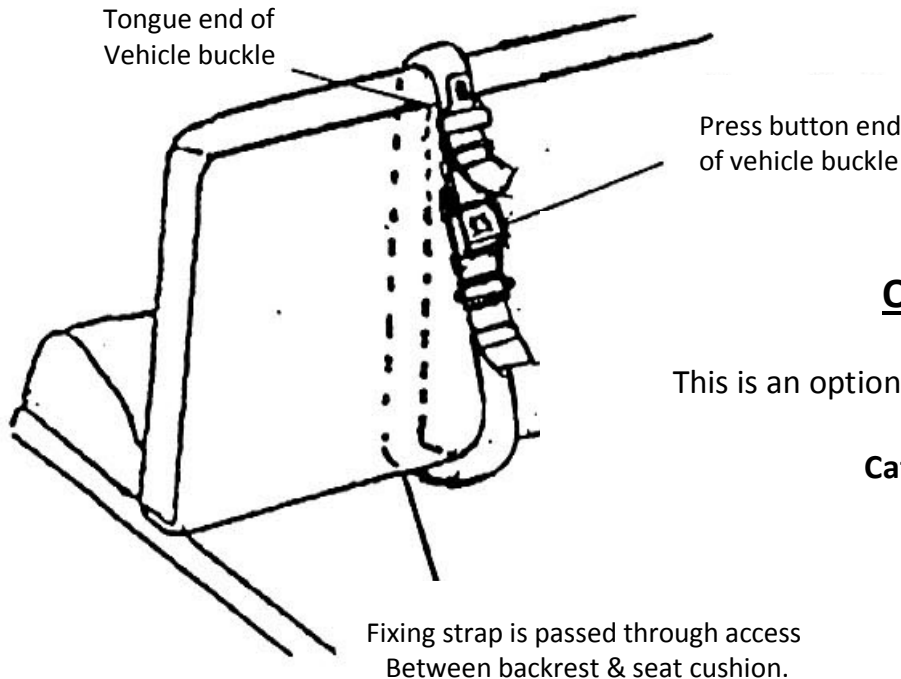

Model 13 & 29 VERTICAL STABILISER STRAP

For extra stability - If required

Optional Extra

This is an optional extra for model no.'s 13 & 29

Cat. Ref: 13/29STAB

This simple vertical stabiliser strap can be fitted to the seat back to offer extra stability - by restricting excess movement.

As the buckles are positioned at the rear, it can be left in position on the seat without having to remove it each journey.

This stabiliser strap can be used in conjunction with Model 13 & Model 29 Harnesses.