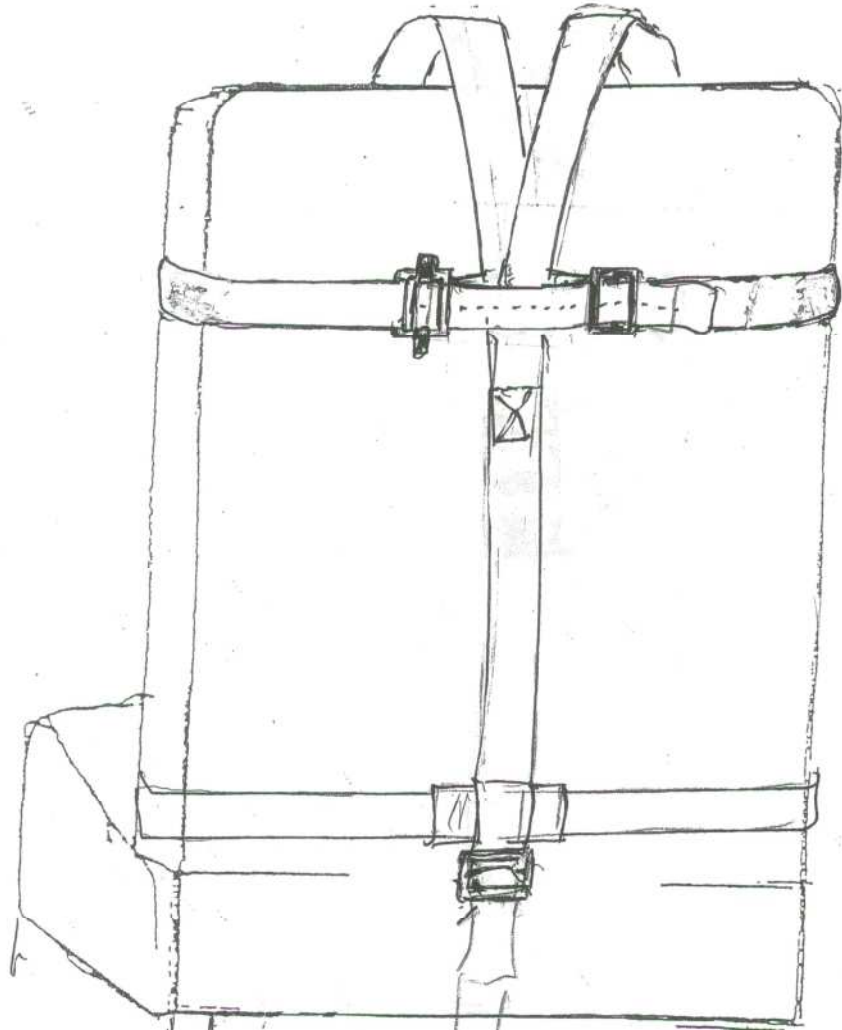

Retaining Chair Strap

Some seats may be narrow at the top and the shoulder straps may tend to slip off. Fitting a retaining chair strap horizontally around the seat back - as shown below - will hold the shoulder straps in position.

Cat. Ref: RCS19

The Sketch above shows the Model 19A harness fitted with a RCS19

Crelling Harnesses For Disabled Ltd.

12 Crescent East, Thornton-Cleveleys, Lancashire, FY5 3LJ

Tel: 01253 852298 Fax: 01253 821780 Email: info@crelling.com Website: www.crelling.com